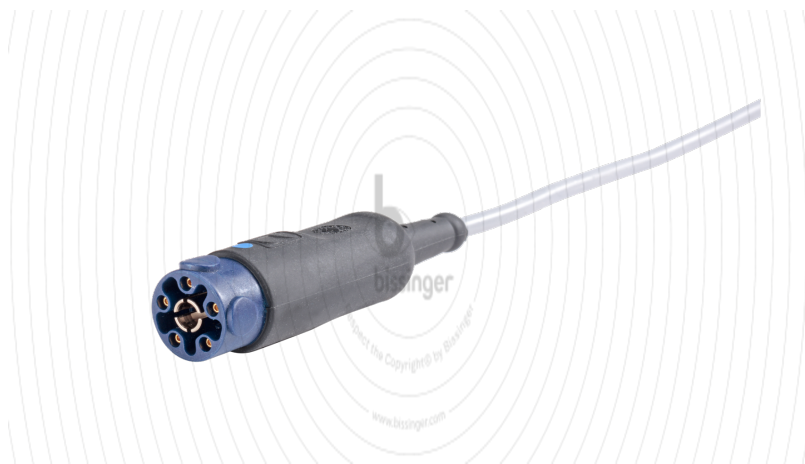

80100105

Bipolar Cable

Technical specifications

Dimensions and Weights

Cable length	4 m
--------------	-----

Basic Specifications

Cable connector instrument side	Round Plug for BiTech, MITHRAS, WAVE, PLASMALOOP
Cable plug generator side	Erbe Multifunctional Plug