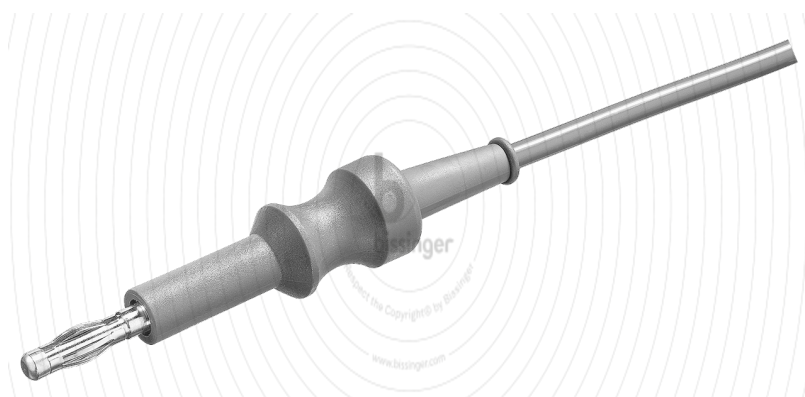

## Monopolar Cable

### Dimensions and Weights

Cable length	3 m
--------------	-----

### Basic Specifications

Cable connector instrument side	4 mm Plug
Cable plug generator side	Erbe T-Serie, Martin, Berchtold